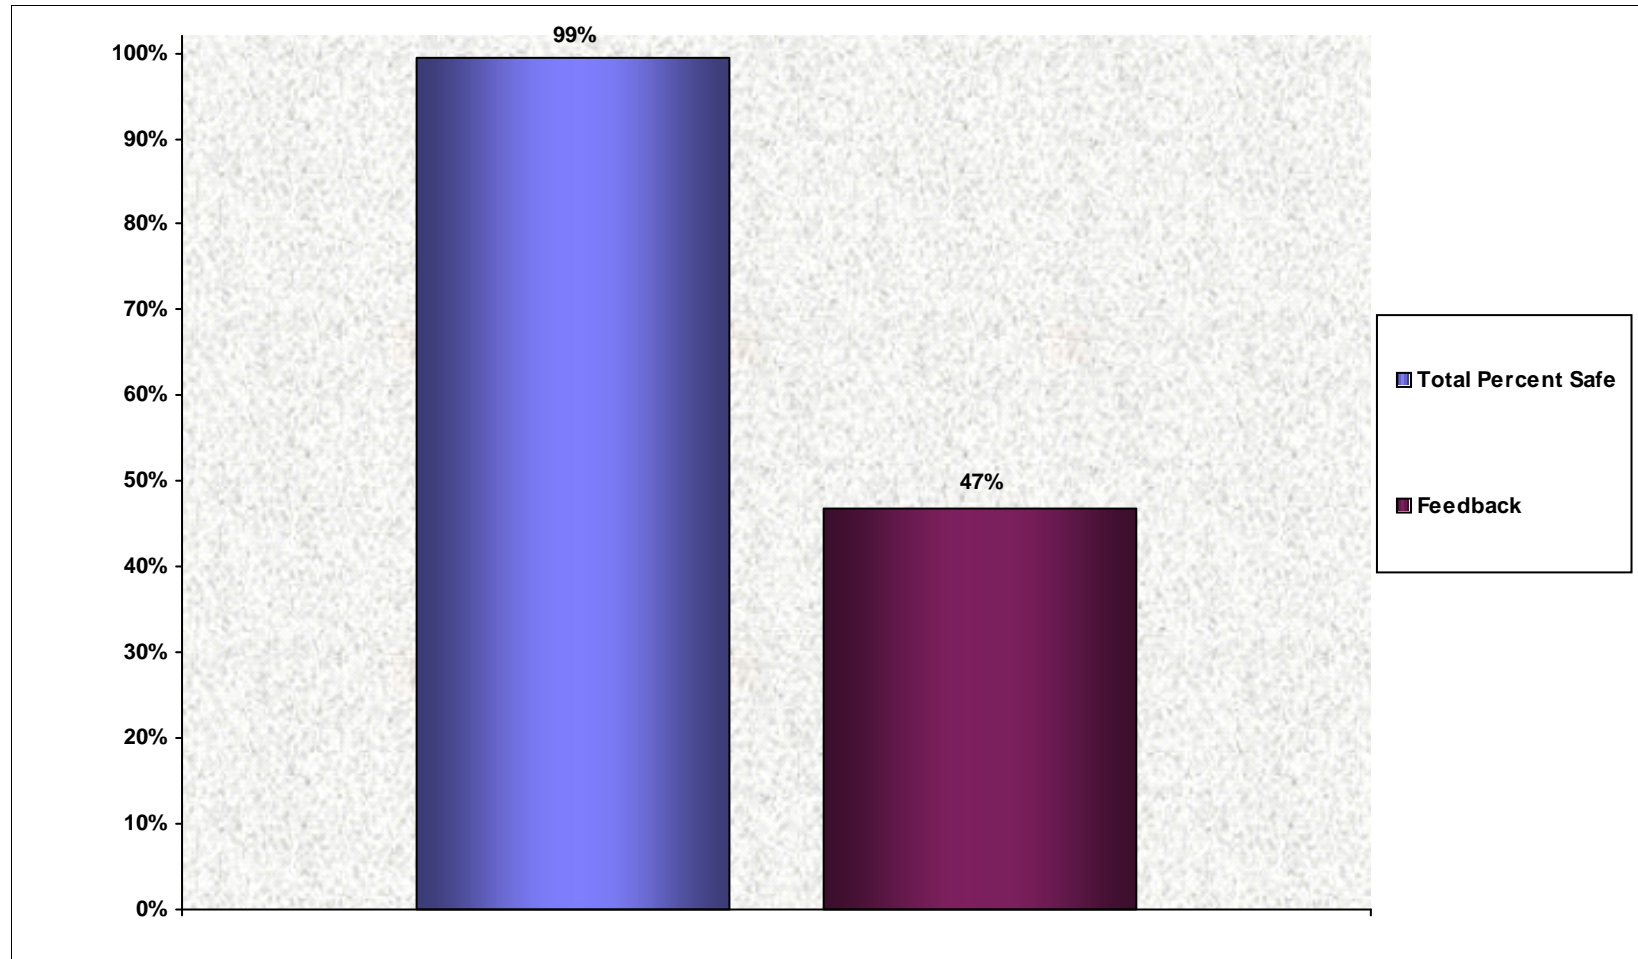

Overall Percent Safe

Total Cards: 160
Total Behaviors Observed: 2714
Percentage of Safe Cards: 95%
23-Jan-12

Copyright 1998 Moreno & Associates, Inc.

Location: Offshore/New Iberia/Devon
Personnel Observed: DII, Pneu Elect, Contractor
For the Dates 1/1/2011 Through 12/31/2011